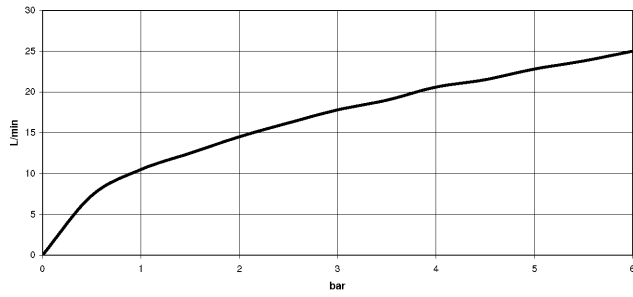

Recommended miscellaneous

xGRID Attachment set for integrating in the dry wall construction - 12 340 970 90

Required miscellaneous

xGRID Installation track 555 mm - 12 360 970 90

36 425 977

mm [inches]

Flow rate chart