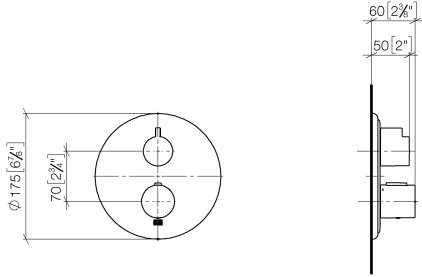

36 425 977

- cover plate Ø 175 mm
- temperature control handle with safety limit stop at 38°C
- hot water temperature limiter, can be preset

	Chrome	36 425 977-00
	Brushed Platinum	36 425 977-06
	Platinum	36 425 977-08
	Durabrace (23kt Gold)	36 425 977-09
	Brushed Durabrace (23kt Gold)	36 425 977-28
	Brushed Dark Platinum	36 425 977-99

Recommended miscellaneous

xGRID Attachment set for integrating in the dry wall construction - 12 340 970 90

Required miscellaneous

xGRID Installation track 555 mm - 12 360 970 90

36 425 977

mm [inches]

Flow rate chart