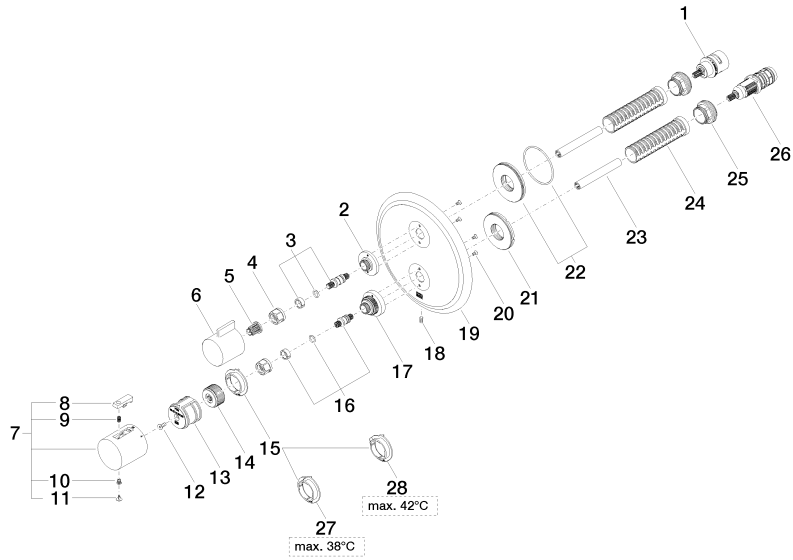

36 425 977

36 425 977

Spare parts list

No.	Item Number	Name	Quantity used	Delivery time
1	90 90 03 166 00 90	top	1	2
2	09 12 12 053-00	base	1	10
3	04 29 06 111 01-00	spindle	1	10
4	90 23 30 023 00 90	nut	2	2
5	90 12 12 002 00 90	fixing cap	1	2
6	09 20 67 006-00	handle	1	10
7	90 17 33 004 00-00	handle	1	10
8	90 21 33 011 00-13	handle	1	2
9	90 16 02 027 00 90	spring	1	2
10	90 30 30 136 00 90	screw	1	2
11	90 31 20 049 00-00	plug	1	10
12	90 30 30 124 00 90	screw	1	2
13	90 12 12 052 00 90	base	1	2
14	09 12 12 054 90	base	1	2
15	09 28 10 187 90	regulator	1	2
16	04 29 06 024 01-00	spindle	1	10
17	09 12 12 051-00	base	1	10
18	09 31 11 134 90	pin	1	2
19	09 11 02 307-00	plate	1	60
20	09 30 30 157 90	screw	4	2
21	09 30 01 296 90	disc	1	2
22	90 30 01 190 00 90	disc	1	2
23	90 23 01 124 00 90	sleeve	2	2
24	90 18 40 077 01 90	spindle	2	2
25	09 24 04 257 90	nut	2	2
26	90 15 02 013 00 90	cartridge	1	2
27	09 28 10 188 90	regulator	1	2
28	09 28 10 189 90	regulator	1	2